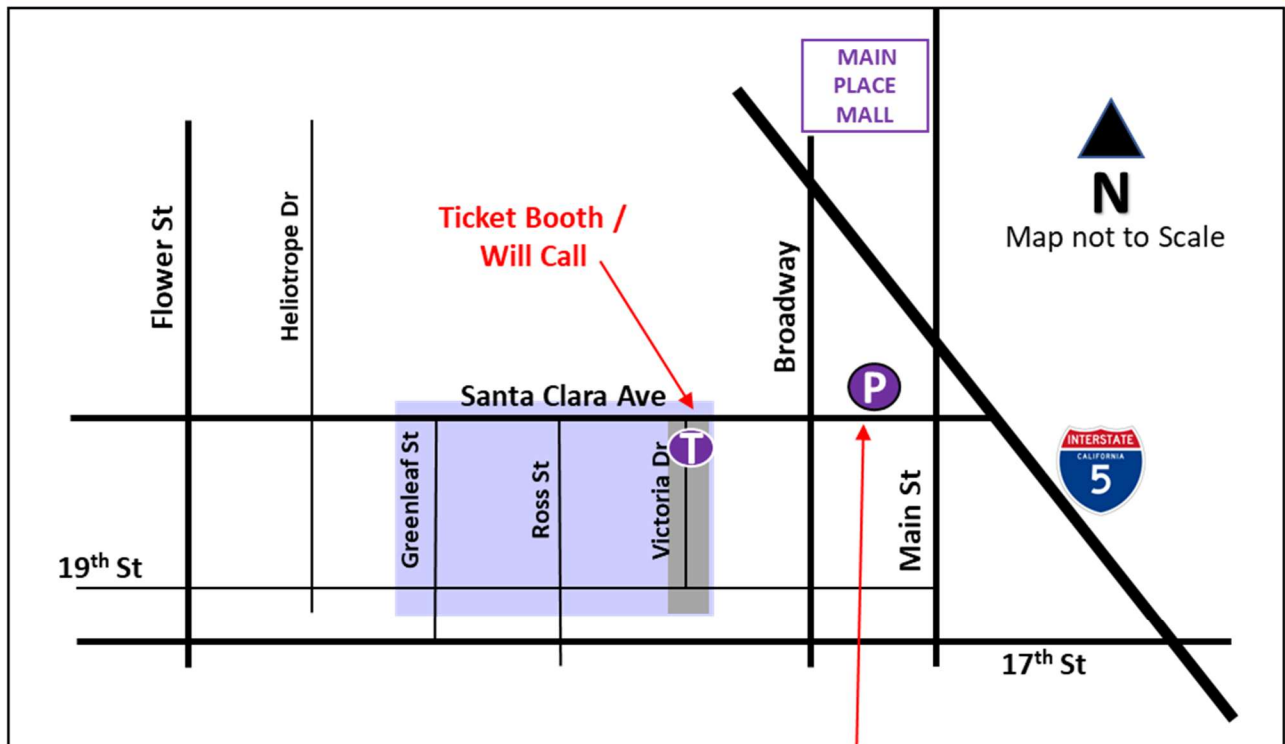

# Floral Park HOME & GARDEN TOUR

WELCOME TO THE PLACE WE CALL HOME

Saturday and Sunday, April 26-27, 2025  
10:00 am to 4:00 pm  
RAIN OR SHINE

Approximate Tour Area

Street Closure Area

Additional Parking is located at the Rancho Santiago Community College District parking lot on the Northeast corner of Broadway and Santa Clara 2323 N Broadway, Santa Ana, CA 92706

Approximate Ticket Booth location for map applications: 2225 N Victoria Dr, Santa Ana, CA 92706