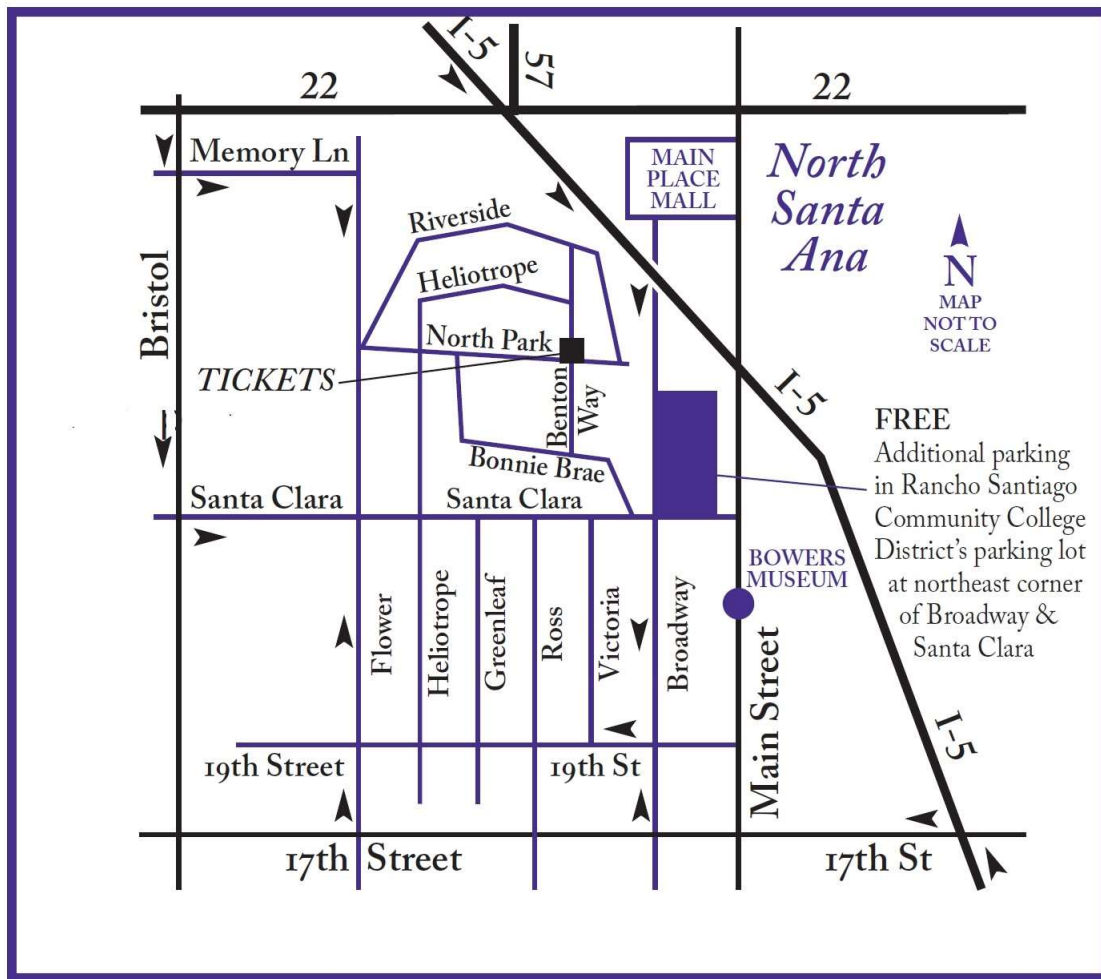

# *Floral Park* HOME & GARDEN TOUR

WELCOME TO THE PLACE WE CALL HOME

APRIL 27-28, 2024 | 10AM - 4PM | RAIN OR SHINE!

If using a map application, the approximate address of the ticket booth is:  
2400 North Park Blvd, Santa Ana, CA 92706

Rancho Santiago Community College District parking is located at:  
2323 N. Broadway, Santa Ana, CA 92706